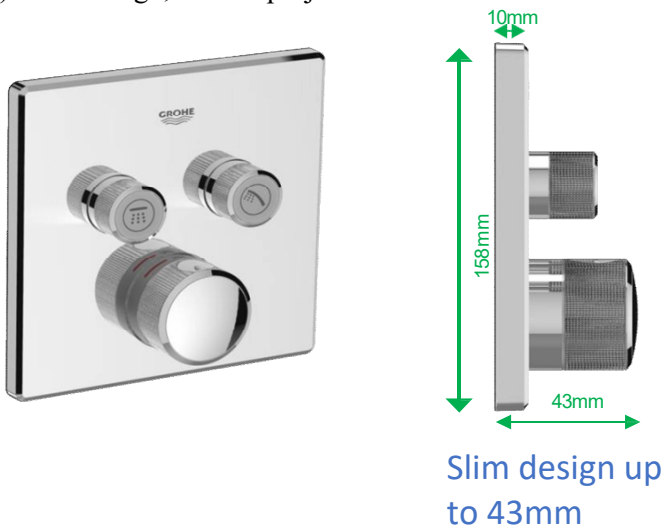

Rainshower®

Shower outlet elbow, 1/2" male thread with round escutcheon Protected against backflow GROHE StarLight® chrome finish

wall mounted spout

GROHE StarLight chrome finish mousseur projection 171 mm minimum pressure 1.0 bar

2) Integrated Volume Control

3) Slim Design, shorter projection

GROHE Euphoria 260 SmartControl head shower set – a perfect upgrade for your shower!

Showering style and versatility! With three innovative spray zones, the elegant GROHE Euphoria 260 SmartControl head shower set adds instant luxury to your bathroom. Jet Spray is powerful and focused, perfect for washing out shampoo and an invigorating head or neck massage. The SmartRain Spray is wider for an energizing yet relaxing experience and Rain Spray uses all the nozzles on the generous spray plate for full body coverage and a truly soothing shower. To choose the spray you want all you have to do is turn the innovative button in the centre of the impressive 260mm spray head. Simple! With its slim profile and timeless design, it looks perfect in a wide range of bathroom styles and is packed with GROHE technology. GROHE EcoJoy has a 9.5 l/min flow limiter that saves water while ensuring maximum showering satisfaction. GROHE DreamSpray ensures the flow from every nozzle will be just right – whichever spray zone you select – to deliver the most enjoyable shower possible. The dazzling scratch resistant GROHE StarLight chrome finish keeps its sparkle for a lifetime and limescale can be removed from the silicone SpeedClean nozzles with a simple wipe. It comes complete with a dedicated GROHE Rainshower arm (380mm), is easy to install and the Inner WaterGuide prevents the surface from getting too hot to protect both sensitive skin and the chrome. The elegant GROHE Euphoria 260 SmartControl head shower – delivers everything from relaxation to revitalisation!