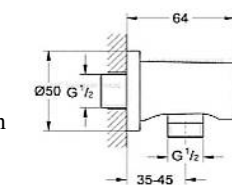

Rainshower®

Shower outlet elbow, 1/2" male thread with round escutcheon Protected against backflow GROHE StarLight® chrome finish