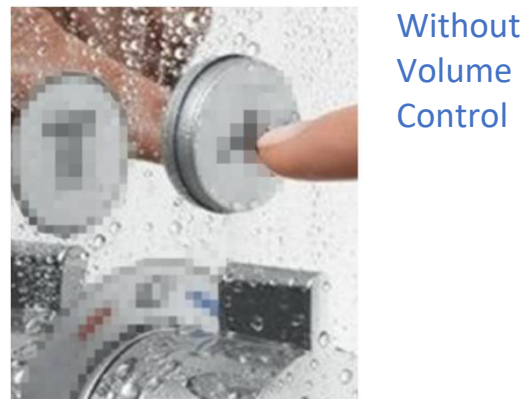

2) Integrated Volume Control

3) Slim Design, shorter projection

GROHE Euphoria 260 SmartControl head shower set – a perfect upgrade for your shower!

Showering style and versatility! With three innovative spray zones, the elegant GROHE Euphoria 260 SmartControl head shower set adds instant luxury to your bathroom. Jet Spray is powerful and focused, perfect for washing out shampoo and an invigorating head or neck massage. The SmartRain Spray is wider for an energizing yet relaxing experience and Rain Spray uses all the nozzles on the generous spray plate for full body coverage and a truly soothing shower. To choose the spray you want all you have to do is turn the innovative button in the centre of the impressive 260mm spray head. Simple! With its slim profile and timeless design, it looks perfect in a wide range of bathroom styles and is packed with GROHE technology. GROHE EcoJoy has a 9.5 l/min flow limiter that saves water while ensuring maximum showering satisfaction. GROHE DreamSpray ensures the flow from every nozzle will be just right – whichever spray zone you select – to deliver the most enjoyable shower possible. The dazzling scratch resistant GROHE StarLight chrome finish keeps its sparkle for a lifetime and limescale can be removed from the silicone SpeedClean nozzles with a simple wipe. It comes complete with a dedicated GROHE Rainshower arm (380mm), is easy to install and the Inner WaterGuide prevents the surface from getting too hot to protect both sensitive skin and the chrome. The elegant GROHE Euphoria 260 SmartControl head shower – delivers everything from relaxation to revitalisation!