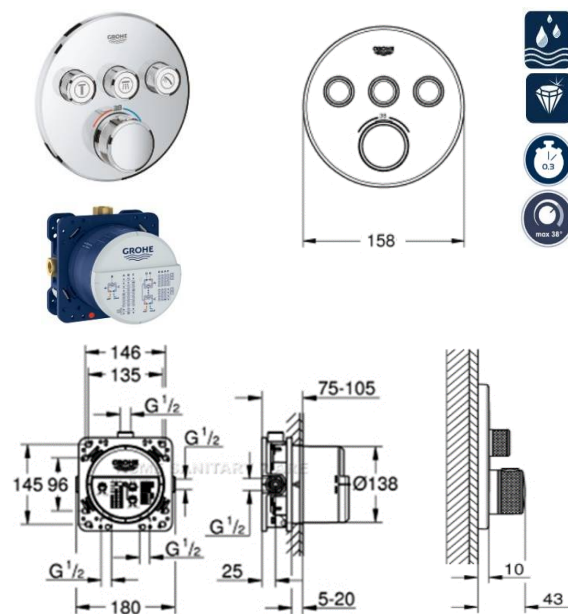

Illustration/ Drawing