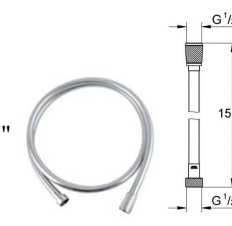

Illustration/ Drawing

New Tempesta Cosmopolitan 100

Shower rail set 2 sprays
Consisting of:
hand shower Tempesta Cosmopolitan 100 (27 571 20E)
shower rail, 600mm (27 521)
Relaxflex hose 1750 mm 1/2" x 1/2" (28 154)
GROHE EcoJoy 5.7 l/min. flow limiter
GROHE DreamSpray perfect spray pattern
GROHE StarLight chrome finish
SpeedClean anti-limescale system
Inner WaterGuide for a longer life

Euphoria 260

Head shower set 380 mm, 3 sprays
Consisting of:
head shower Euphoria 260 (26 457)
3 spray patterns:
Rain, SmartRain, Jet
shower arm Rainshower 380 mm (28 361 000)
GROHE EcoJoy 9.5 l/min flow limiter
GROHE DreamSpray perfect spray pattern
GROHE StarLight chrome finish
SpeedClean anti-limescale system
Inner WaterGuide for a longer life
suitable for instantaneous heater
min. recommended pressure 1 bar

Rainshower®

Shower outlet elbow, 1/2" male thread with round escutcheon Protected against backflow GROHE StarLight® chrome finish

wall mounted spout

GROHE StarLight chrome finish mousseur projection 171 mm minimum pressure 1.0 bar

1500 mm flexible hose

smooth surface for easy cleaning tensile strength 500 N pressure resistance up to 5 bar heat resistance 70°C AntiFold bendproof universal connection G 1/2" x 1/2" Rotaflex for Twistfree-function GROHE StarLight chrome finish blister pack