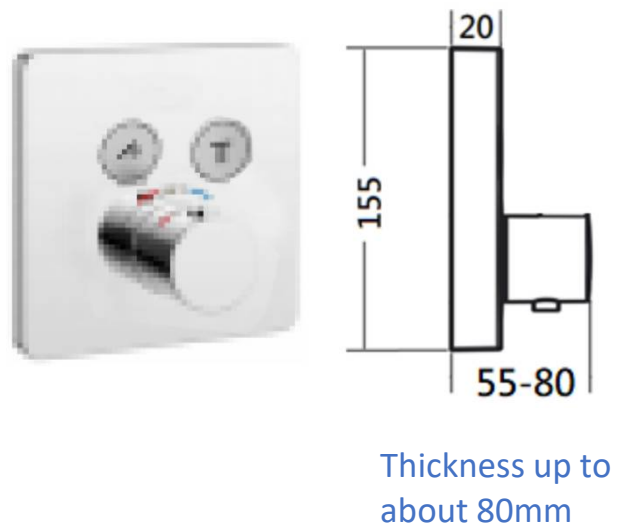

2) Integrated Volume Control

3) Slim Design, shorter projection

GROHE Euphoria 260 SmartControl head shower set – a perfect upgrade for your shower!

Showering style and versatility! With three innovative spray zones, the elegant GROHE Euphoria 260 SmartControl head shower set adds instant luxury to your bathroom. Jet Spray is powerful and focused, perfect for washing out shampoo and an invigorating head or neck massage. The SmartRain Spray is wider for an energizing yet relaxing experience and Rain Spray uses all the nozzles on the generous spray plate for full body coverage and a truly soothing shower. To choose the spray you want all you have to do is turn the innovative button in the centre of the impressive 260mm spray head. Simple! With its slim profile and timeless design, it looks perfect in a wide range of bathroom styles and is packed with GROHE technology. GROHE EcoJoy has a 9.5 l/min flow limiter that saves water while ensuring maximum showering satisfaction. GROHE DreamSpray ensures the flow from every nozzle will be just right – whichever spray zone you select – to deliver the most enjoyable shower possible. The dazzling scratch resistant GROHE StarLight chrome finish keeps its sparkle for a lifetime and limescale can be removed from the silicone SpeedClean nozzles with a simple wipe. It comes complete with a dedicated GROHE Rainshower arm (380mm), is easy to install and the Inner WaterGuide prevents the surface from getting too hot to protect both sensitive skin and the chrome. The elegant GROHE Euphoria 260 SmartControl head shower – delivers everything from relaxation to revitalisation!