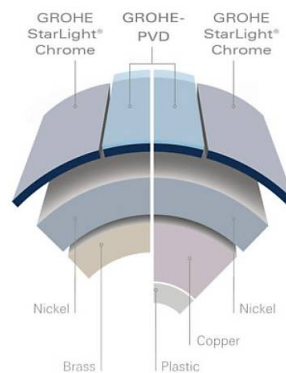

GROHE surface hardness

Chrome PVD

GROHE scratch resistance

Chrome PVD

Three spray zones that can soothe or revitalise

With the innovative button in the spray plate it's easy to choose the perfect spray for your mood. Jet Spray is powerful and focused, perfect for washing out shampoo and an invigorating head massage; the SmartRain Spray is wider for an energizing yet relaxing experience; and Rain Spray uses all the nozzles on the generous spray plate for full body coverage and a truly soothing shower.